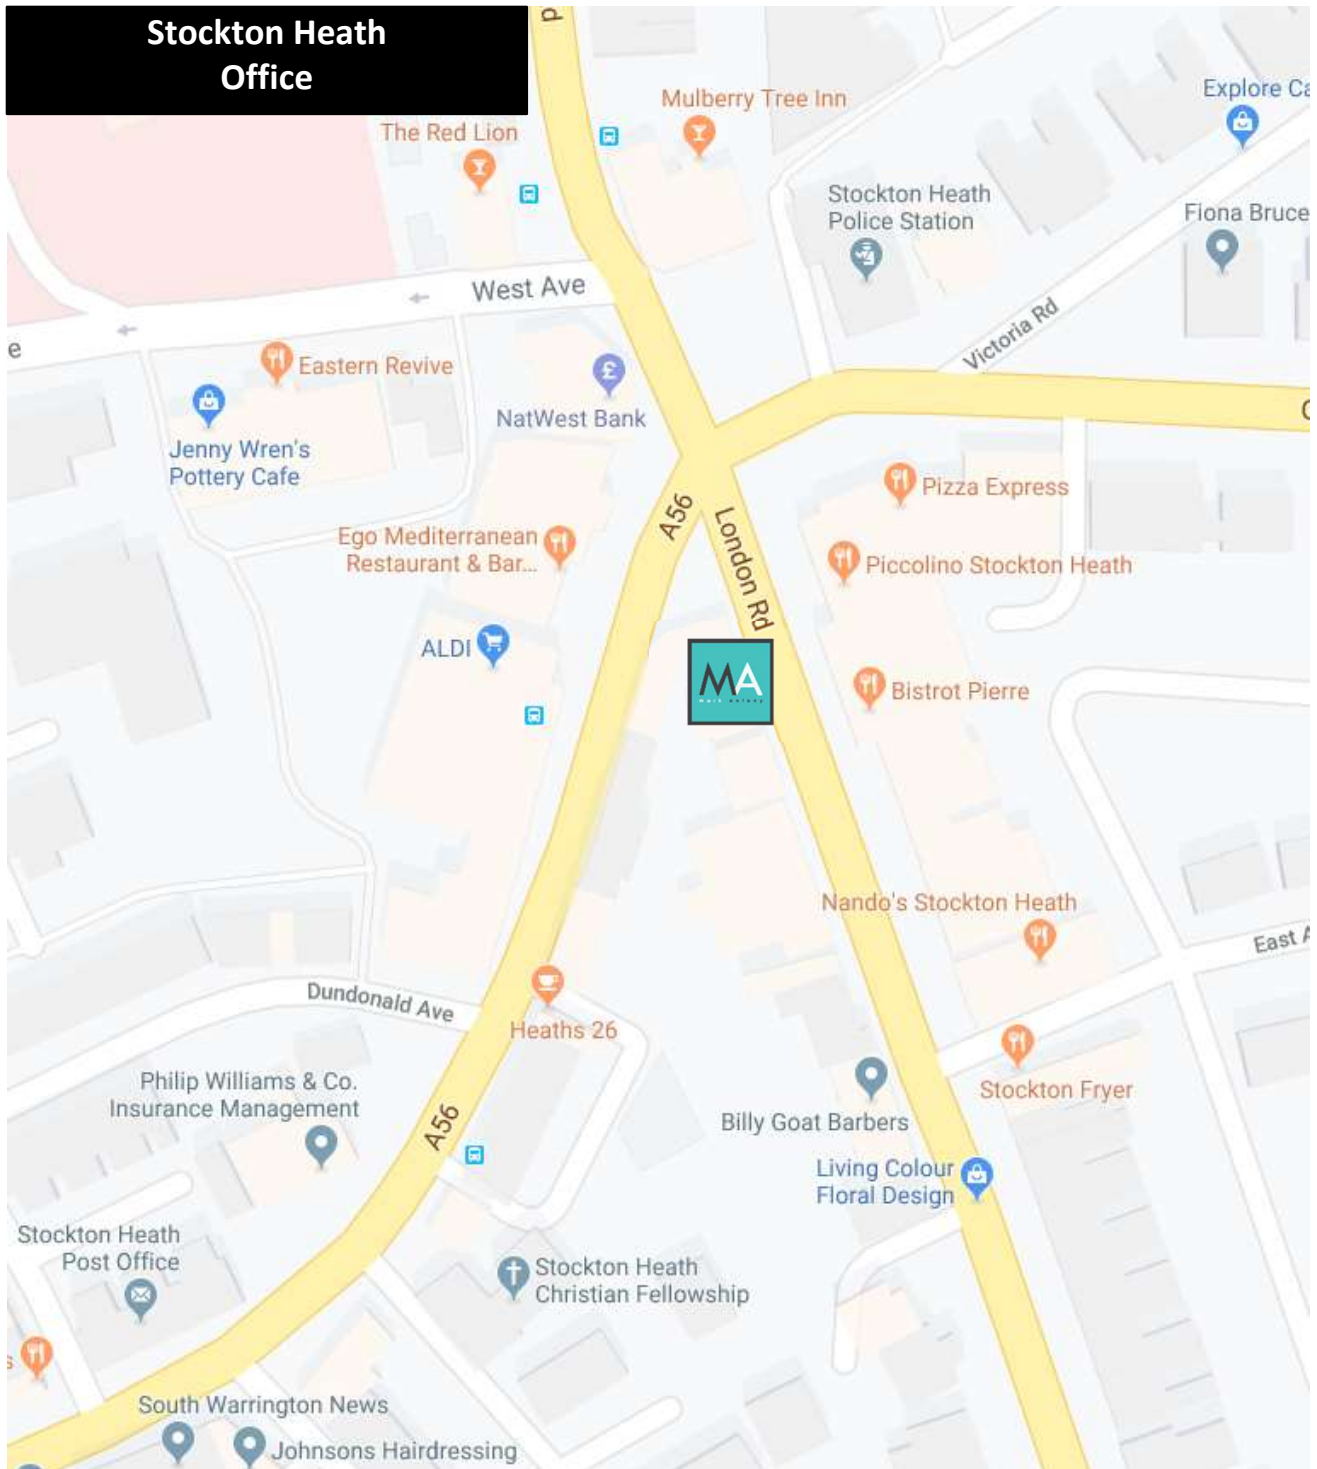

## Stockton Heath Office

## Location, Directions & Parking

- Our office is located within 50 yards from the cross-roads traffic lights in the centre of Stockton Heath Village on London Road right opposite Piccolino Italian Restaurant.
- Free short term parking is available at the rear of Aldi, or surrounding streets.