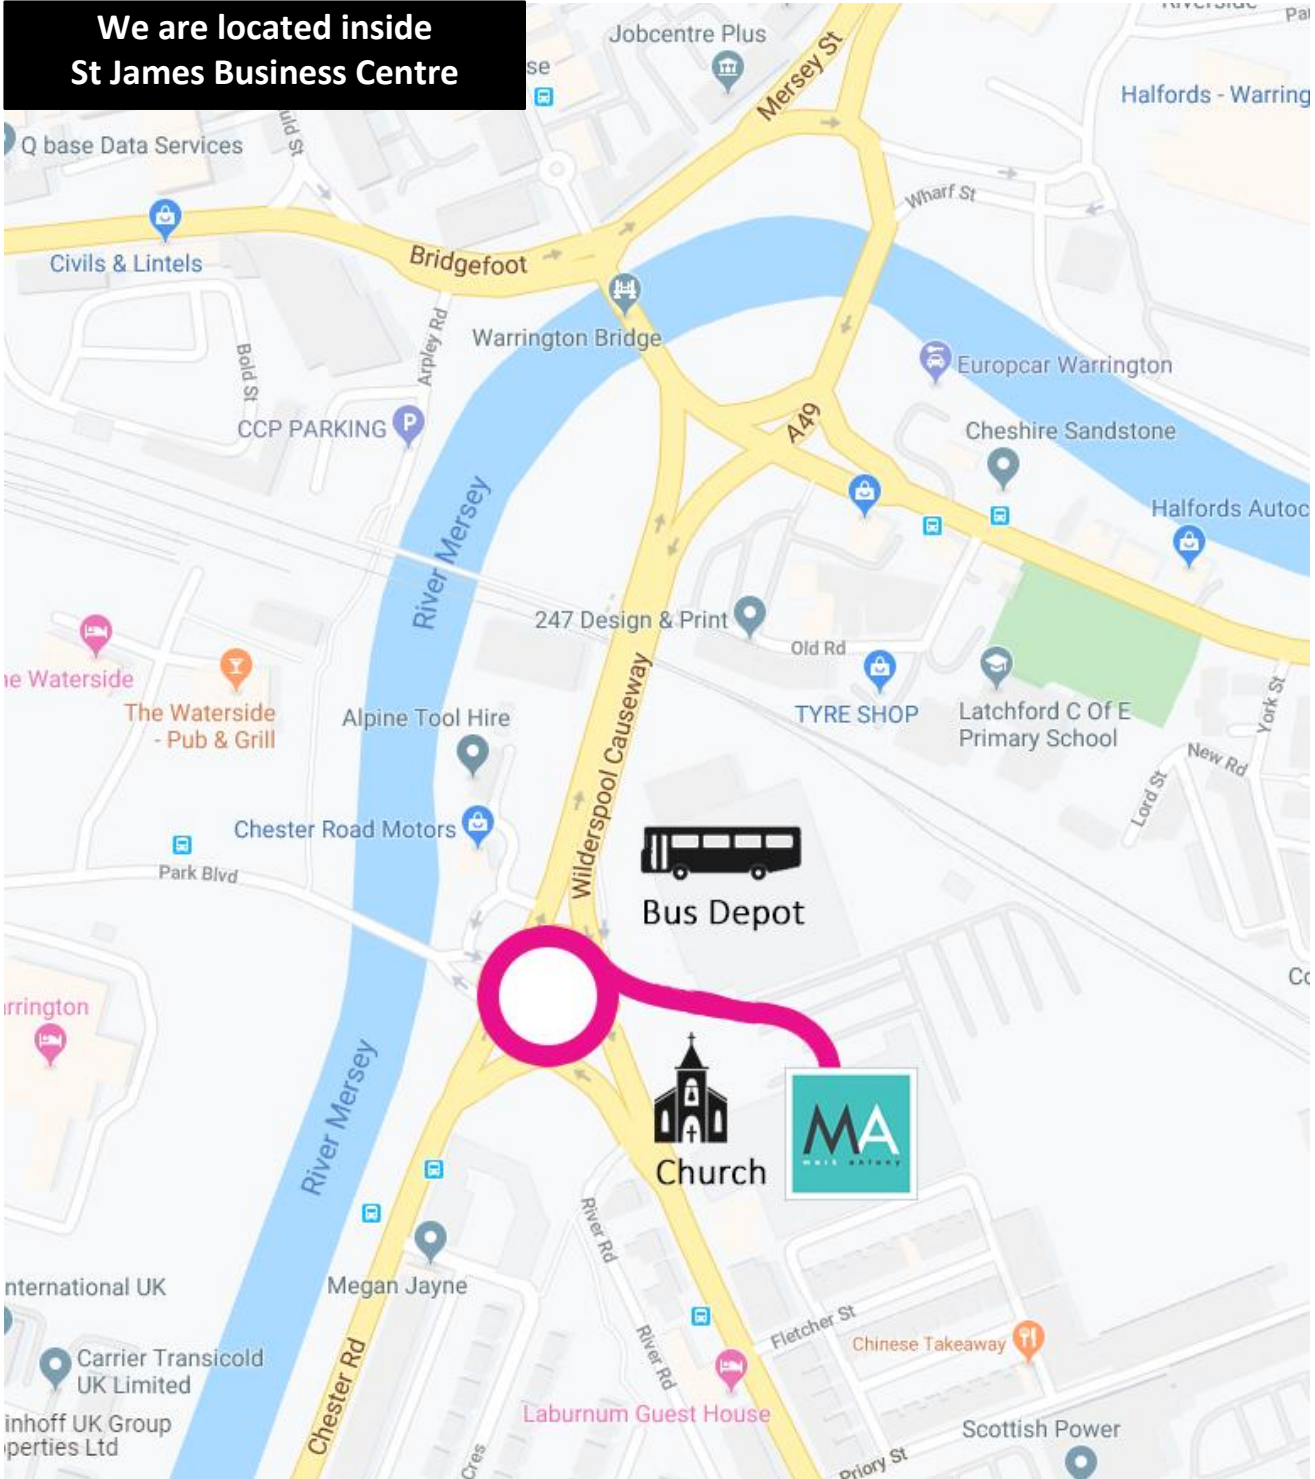

mark antony  
ESTATE & LETTING AGENTS

Unit 11a, St James Business Centre  
Wilderspool Causeway  
Warrington, WA4 6PS  
Tel 01925 267 070  
Web www.MarkAntonyEstates.com

**We are located inside  
St James Business Centre**

**Location, Directions & Parking**

- Our office is located within St James Business Centre just off Brian Bevan Island at the top of Wilderspool Causeway.
- To find us: drive around the round-about and turn off immediately after the Bus Depot, before the Church.
- Visitor Parking is available and free. When you enter the carpark, head towards the barrier and use the intercom system for access. Monday to Friday, 9am to 5.30pm