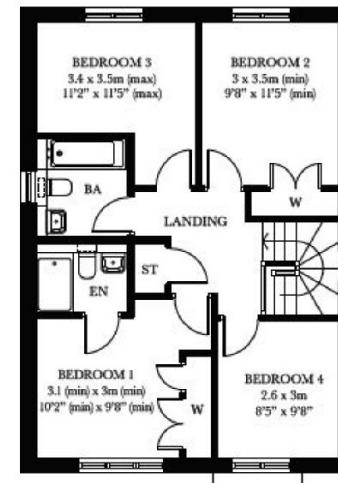

Asking Price £393,000

Description

'The Cheltenham' Plot 2, is a wonderful FOUR bedroom DETACHED home built to a high standard of specification. This home includes a contemporary KITCHEN/DINING room, with FRENCH DOORS onto the garden, and a spacious living room. Upstairs, the FOUR bedrooms are complemented by a stylish family bathroom, with the MASTER bedroom having a BUILT IN WARDROBE and an EN-SUITE SHOWER ROOM. Externally, there are TWO PARKING SPACES and a GARAGE.

THE CHELTENHAM

Houses 2, 3, 5, 31, 33, 58, 60, 64, 101, 129, 131, 134, 136, 139 & 159 – Four bedroom homes

Ground Floor

First Floor

The Cheltenham is 1,277 sq ft (net) / 118.6 sq m (net) EN = En-suite BA = Bathroom WC = Cloakroom ST = Storage W = Wardrobe plans are for reference, details may vary.
Plots 2, 3, 33, 58, 60, 64, 101, 129, 131 & 159 (As above)
Plots 5, 31, 134, 136 & 139 (Opposite hand)