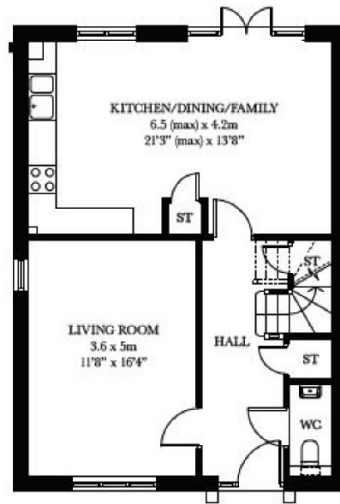

Asking Price £393,000

Description

'The Cheltenham' Plot 2, is a wonderful FOUR bedroom DETACHED home built to a high standard of specification. This home includes a contemporary KITCHEN/DINING room, with FRENCH DOORS onto the garden, and a spacious living room. Upstairs, the FOUR bedrooms are complemented by a stylish family bathroom, with the MASTER bedroom having a BUILT IN WARDROBE and an EN-SUITE SHOWER ROOM. Externally, there are TWO PARKING SPACES and a GARAGE.

THE CHELTENHAM

Houses 2, 3, 5, 31, 33, 58, 60, 64, 101, 129, 131, 134, 136, 139 & 159 – Four bedroom homes

Ground Floor

First Floor

The Cheltenham is 1,277 sq ft (net) / 118.6 sq m (net) EN = En-suite BA = Bathroom WC = Cloakroom ST = Storage W = Wardrobe plans are for reference, details may vary.
Plots 2, 3, 33, 58, 60, 64, 101, 129, 131 & 159 (As above)
Plots 5, 31, 134, 136 & 139 (Opposite hand)